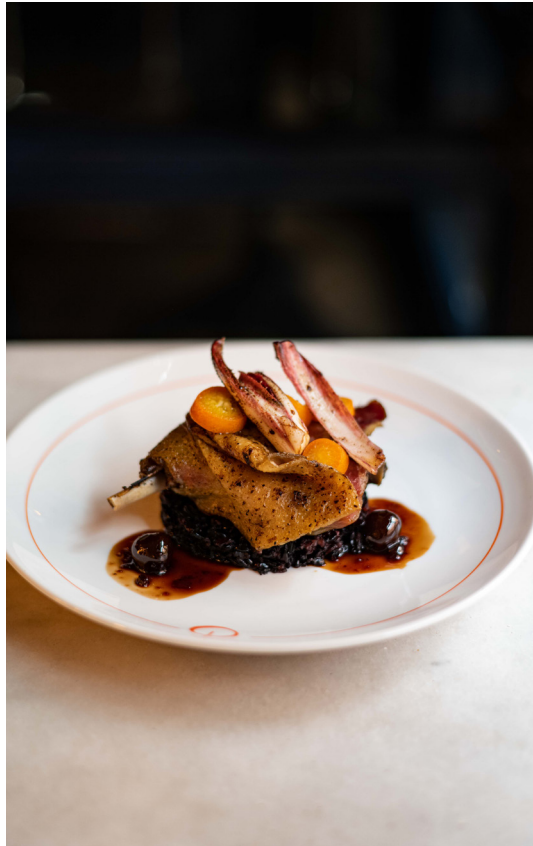

-DINNER/LUNCH-

On our menu we have dishes from the Southern European kitchen. By means of a shared-dining concept, we like to let everyone taste all bites and main dishes together. For groups we therefore offer a menu in which a selection is made of these dishes.

Dinner 3-courses €45,- p.p.
Dinner 4-courses (incl. dessert) €52,50 p.p.

Lunch 3-courses €35,- p.p.
Lunch 4-courses (incl. dessert) €42,50 p.p.

We are happy to take allergies or dietary requirements into account. We would like to receive these in advance.